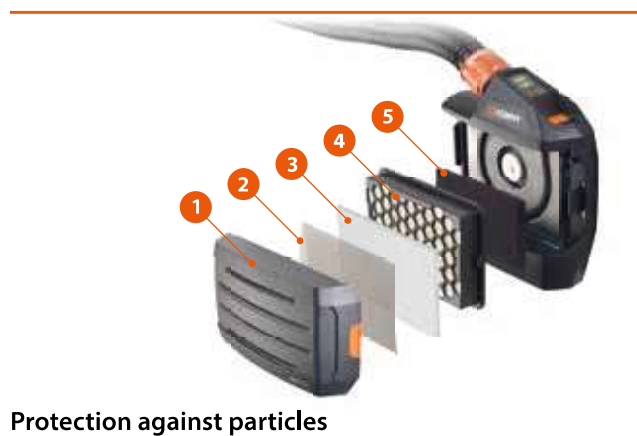

PFU 210E

The best protection for your lungs

PFU 210e means 'Powered Filter Unit with a maximum air speed of 210 liters per minute'. Representing the highest level of filtration performance, PFU 210e is available with both Gamma GTH3 and Beta FA respirator systems, so you can be sure of receiving clean and safe air to breathe.

Robust and durable, PFU 210e offers selectable fan speeds of 160 lpm and 210 lpm, battery and filter status indicators, plus a choice of either standard duty or heavy duty batteries. Lithium-Ion battery technology guarantees fast charging times and the power to protect with either particle filter or a combined filter set with the A1B1E1 gas filter.

- 1 Filter cover
- 2 Spark arrester
- 3 Pre-filter
- 4 Particle filter
- 5 Odor filter: Removes unpleasant odors. Optional accessory. Do not use if a gas filter is present.
- 6 Gas filter: Removes gases and vapors