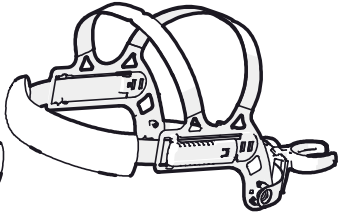

SP9873018

SP009023