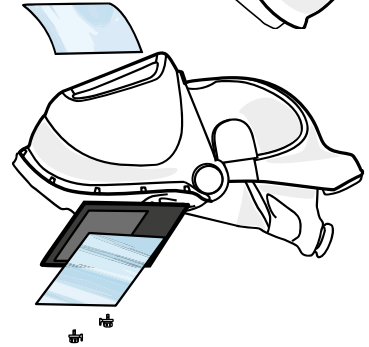

W007520

SP9873063

SP012952

W009234

9873069