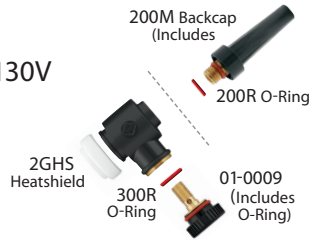

- 360 degree variable angle torch head
- Locks in any position
- Interchangeable torch head for quick setup changes
- Great for "walking the cup" on open root welds
- Ergonomic design for ultimate comfort and control

FL2L TORCH HEAD
Comes complete with
2GHS heatshield and
01-0009 screw with
O-Ring

FL130

FLTBA

FL130V

FLTBAV

3 SERIES

GAS-COOLED

FL150 AND FL150V