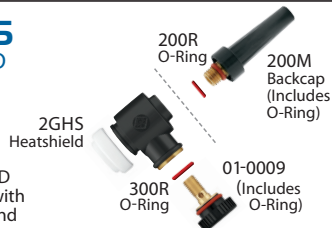

FL2L TORCH HEAD
Comes complete with
2GHS heatshield and
01-0009 screw with
O-Ring

FL130

FLTBA

FL130V

FLTBAV

3 SERIES

GAS-COOLED

FL150 AND FL150V

FL3L TORCH HEAD
Comes complete with
300HS heatshield and
01-0009 screw with
O-Ring

FL150

FLTBA

FL150V

FLTBAV

2 SERIES

WATER-COOLED

FL230

FL2L TORCH HEAD
Comes complete with
2GHS heatshield and
01-0009 screw with
O-Ring

FL230

FLTBAW

3 SERIES

WATER-COOLED

FL250

FL3L TORCH HEAD
Comes complete with
300HS heatshield and
01-0009 screw with
O-Ring

FL250

FLTBAW

FL130 & FL130V (130amps)					FL150 & FL150V (150amps)				
Head Style	Cable	Cable Length	Standard	Super-Flex™	Head Style	Cable	Cable Length	Standard	Super-Flex™
FL2L	1 Piece	12 1/2 ft. (3.8m)	FL1312	FL1312SF	FL3L	1 Piece	12 1/2 ft. (3.8m)	FL1512	FL1512SF
		25 ft. (7.6m)	FL1325	FL1325SF			25 ft. (7.6m)	FL1525	FL1525SF
FL2L w/ valve	1 Piece	12 1/2 ft. (3.8m)	FL1312V	FL1312VSF	FL3L w/ valve	1 Piece	12 1/2 ft. (3.8m)	FL1512V	FL1512VSF
		25 ft. (7.6m)	FL1325V	FL1325VSF			25 ft. (7.6m)	FL1525V	FL1525VSF