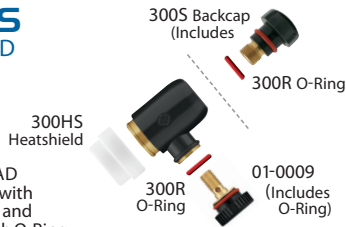

FL3L TORCH HEAD
Comes complete with
300HS heatshield and
01-0009 screw with
O-Ring

FL150

FLTBA

FL150V

FLTBAV

2 SERIES

WATER-COOLED

FL230

FL2L TORCH HEAD
Comes complete with
2GHS heatshield and
01-0009 screw with
O-Ring

FL230

FLTBAW

3 SERIES

WATER-COOLED

FL250

FL3L TORCH HEAD
Comes complete with
300HS heatshield and
01-0009 screw with
O-Ring

FL250

FLTBAW

FL130 & FL130V (130amps)					FL150 & FL150V (150amps)				
Head Style	Cable	Cable Length	Standard	Super-Flex™	Head Style	Cable	Cable Length	Standard	Super-Flex™
FL2L	1 Piece	12 1/2 ft. (3.8m)	FL1312	FL1312SF	FL3L	1 Piece	12 1/2 ft. (3.8m)	FL1512	FL1512SF
		25 ft. (7.6m)	FL1325	FL1325SF			25 ft. (7.6m)	FL1525	FL1525SF
FL2L w/ valve	1 Piece	12 1/2 ft. (3.8m)	FL1312V	FL1312VSF	FL3L w/ valve	1 Piece	12 1/2 ft. (3.8m)	FL1512V	FL1512VSF
		25 ft. (7.6m)	FL1325V	FL1325VSF			25 ft. (7.6m)	FL1525V	FL1525VSF