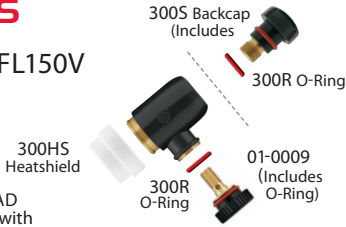

FL2L TORCH HEAD
Comes complete with
2GHS heatshield and
01-0009 screw with
O-Ring

FL130

FLTBA

FL130V

FLTBAV

3 SERIES

GAS-COOLED

FL150 AND FL150V

FL3L TORCH HEAD
Comes complete with
300HS heatshield and
01-0009 screw with
O-Ring

FL150

FLTBA

FL150V

FLTBAV

2 SERIES

WATER-COOLED

FL230