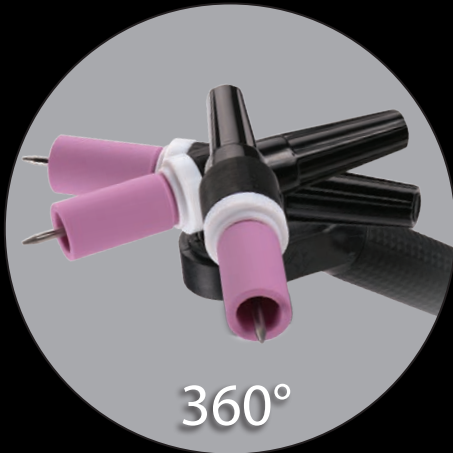

Flex-Loc™ Torches

THE STANDARD
IN TIG WELDING

Designed to give welders more versatility, the CK Flex-Loc™ torches are perfect for hard to reach welds and positions. The 360 degree rotating head locks at the desired angle for ultimate control.

- 360 degree variable angle torch head
- Locks in any position
- Interchangeable torch head for quick setup changes
- Great for "walking the cup" on open root welds
- Ergonomic design for ultimate comfort and control

FL2L TORCH HEAD
Comes complete with
2GHS heatshield and
01-0009 screw with
O-Ring

FL130

FLTBA

FL130V

FLTBAV

3 SERIES

GAS-COOLED

FL150 AND FL150V

FL3L TORCH HEAD
Comes complete with
300HS heatshield and
01-0009 screw with
O-Ring

FL150

FLTBA

FL150V

FLTBAV

2 SERIES

WATER-COOLED

FL230