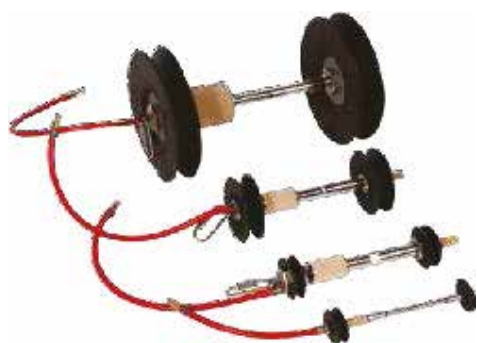

K Series Double Seal System

Sizes: ¾ to 12" (16 to 320mm)

The inlet and outlets have twin sealing discs joined by a flexible or rigid connector. Purging gas is diffused into the weld chamber, air exits through the secondary twin disc unit. The even flow of gas reduces turbulence and the risk of oxygen in the welding chamber.

Features and advantages

- Typical purge times of less than 2 minutes
- High quality silicon sealing discs
- Guaranteed gas tight seal
- UV and temperature resistant up to 330°C
- Suitable for purging pipes, elbows and fittings
- Can be used as gas fingers and pipe stoppers
- Double Seal Systems increase productivity and reduce labour costs

K series double seal systems

The K series double seal system with flexible connectors for working round bends

How it works

K Series Double Seal Systems are available individually or in kits

Part Nos & Sizing