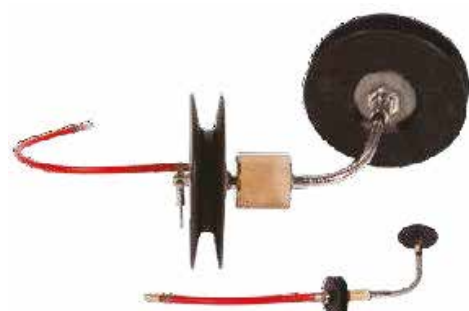

K Series Double Seal System

Sizes: ¾ to 12" (16 to 320mm)

The inlet and outlets have twin sealing discs joined by a flexible or rigid connector. Purging gas is diffused into the weld chamber, air exits through the secondary twin disc unit. The even flow of gas reduces turbulence and the risk of oxygen in the welding chamber.

Features and advantages

- Typical purge times of less than 2 minutes
- High quality silicon sealing discs
- Guaranteed gas tight seal
- UV and temperature resistant up to 330°C
- Suitable for purging pipes, elbows and fittings
- Can be used as gas fingers and pipe stoppers
- Double Seal Systems increase productivity and reduce labour costs

K series double seal systems

The K series double seal system with flexible connectors for working round bends

How it works

K Series Double Seal Systems are available individually or in kits

Part Nos & Sizing