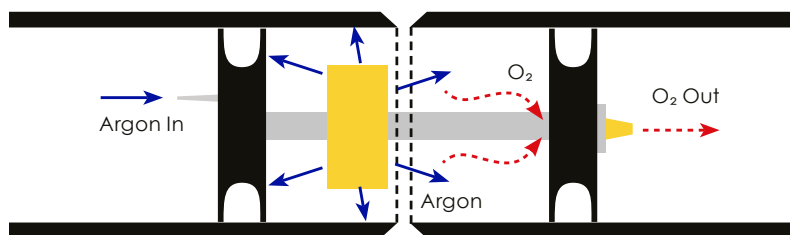

K Series Double Seal System

Sizes: ¾ to 12" (16 to 320mm)

The inlet and outlets have twin sealing discs joined by a flexible or rigid connector. Purging gas is diffused into the weld chamber, air exits through the secondary twin disc unit. The even flow of gas reduces turbulence and the risk of oxygen in the welding chamber.

Features and advantages

- Typical purge times of less than 2 minutes
- High quality silicon sealing discs
- Guaranteed gas tight seal
- UV and temperature resistant up to 330°C
- Suitable for purging pipes, elbows and fittings
- Can be used as gas fingers and pipe stoppers
- Double Seal Systems increase productivity and reduce labour costs

K series double seal systems

The K series double seal system with flexible connectors for working round bends

How it works

K Series Double Seal Systems are available individually or in kits

Part Nos & Sizing