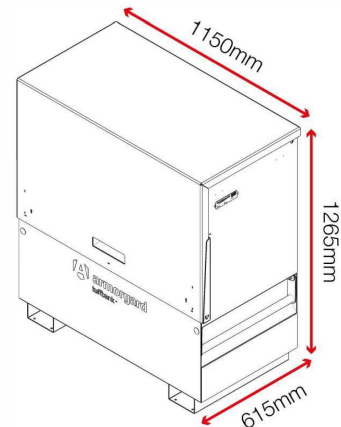

Product specifications

Weight	127kg
Colour	Black grey: RAL 7021, Traffic red: RAL 3020
Suitable for	Site
Finished coating	Powder coated
Material & thickness	2mm and 3mm steel
Quantity of keys	3 keys
Suitable for vehicle mounting	No
How are castors fitted?	Castor plates
Other sizes available	7 other sizes
Qty of shelves as standard	No

Dimensions

Optional extras

Crane lifting eyes CLEK

Castor kit CAS160-KS-FX-SB-CP

Shelf SHE-D4

PowerShelf SHE-DP4-110